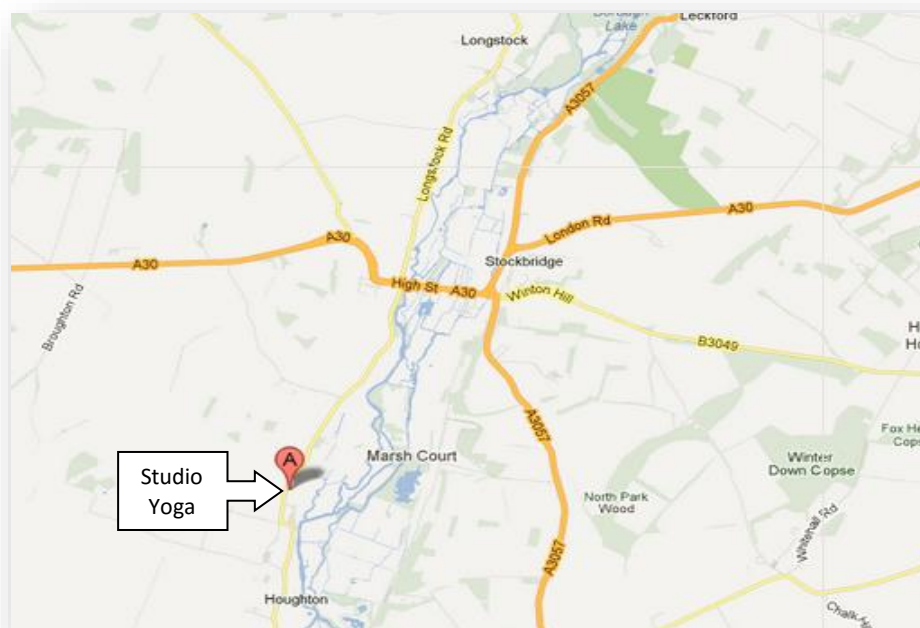

Parking

Parking is onsite - park diagonally alongside the large barn. **PLEASE NOTE: if the gate is closed... please wait a few seconds at the gate and it will open automatically.**